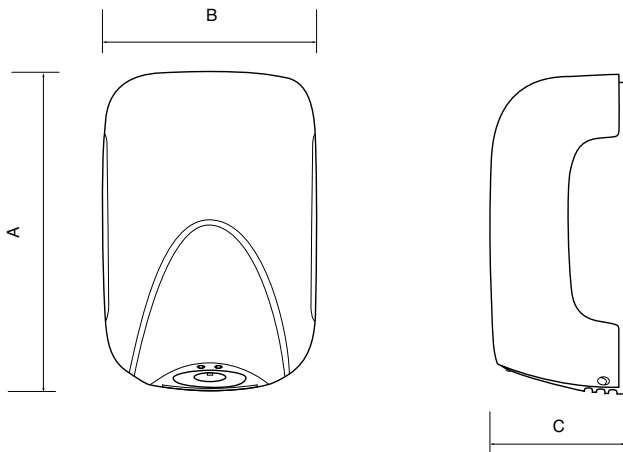

TECHNICAL DATA

Specification	ecoDRY mini White	ecoDRY mini Satin Chrome	ecoDRY mini Matte Black
Function	Automatic Sensor		
Material	ABS		
Colour	White	Satin Chrome	Matte Black
Absorption Heating Element	500 W		
Absorption Motor	400 W		
Total Power	900 W		
Air Speed	200 km/h		
Fan speed	28000 r.p.m.		
Air Flow Performance	110 m³/hr / 31 l/s		
Drying Time	20 sec		
Noise Level (at 2 m)	70 dB(A)		
Protection Rating	IP23		
Electrical Insulation	Class II		
Certification	CE/UKCA		
Weight (Kg)	1.2		
Dimensions (H x W x D)mm	238 x 156 x 99.5		
Product Codes	90000520	90000521	90002164
EAN	5019009318820	5019009318837	5019009336572

DIMENSIONS

Model	A	B	C
ecoDRY mini	238	156	99.5